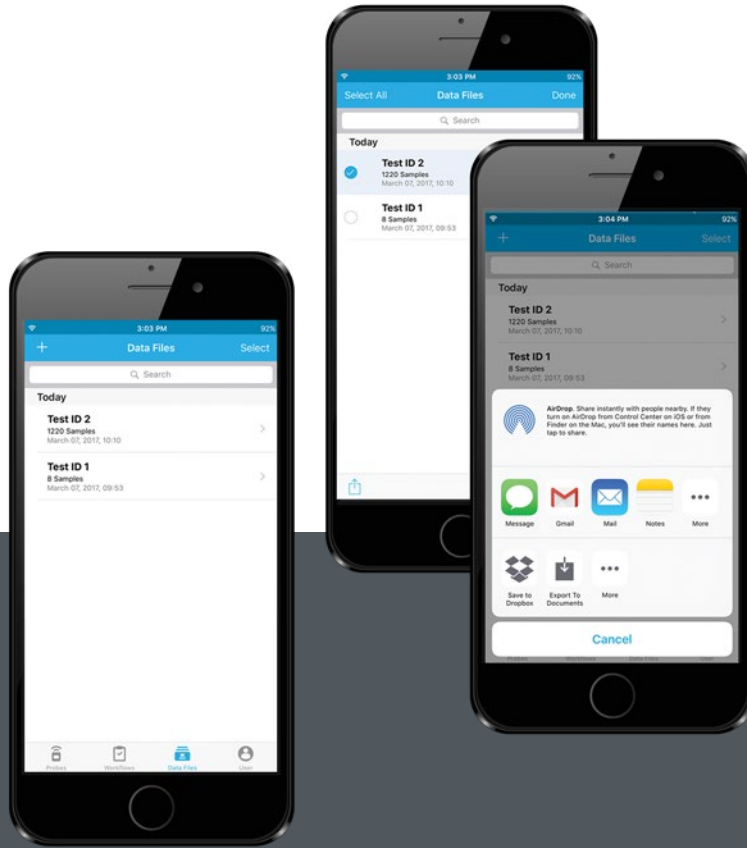

Increase Your Productivity

Boost Efficiency

Don't waste time writing down numbers and performing manual calculations. Let AirPro Mobile do it for you.

- Minimize errors
- Perform duct traverse workflows
- Perform unit conversions