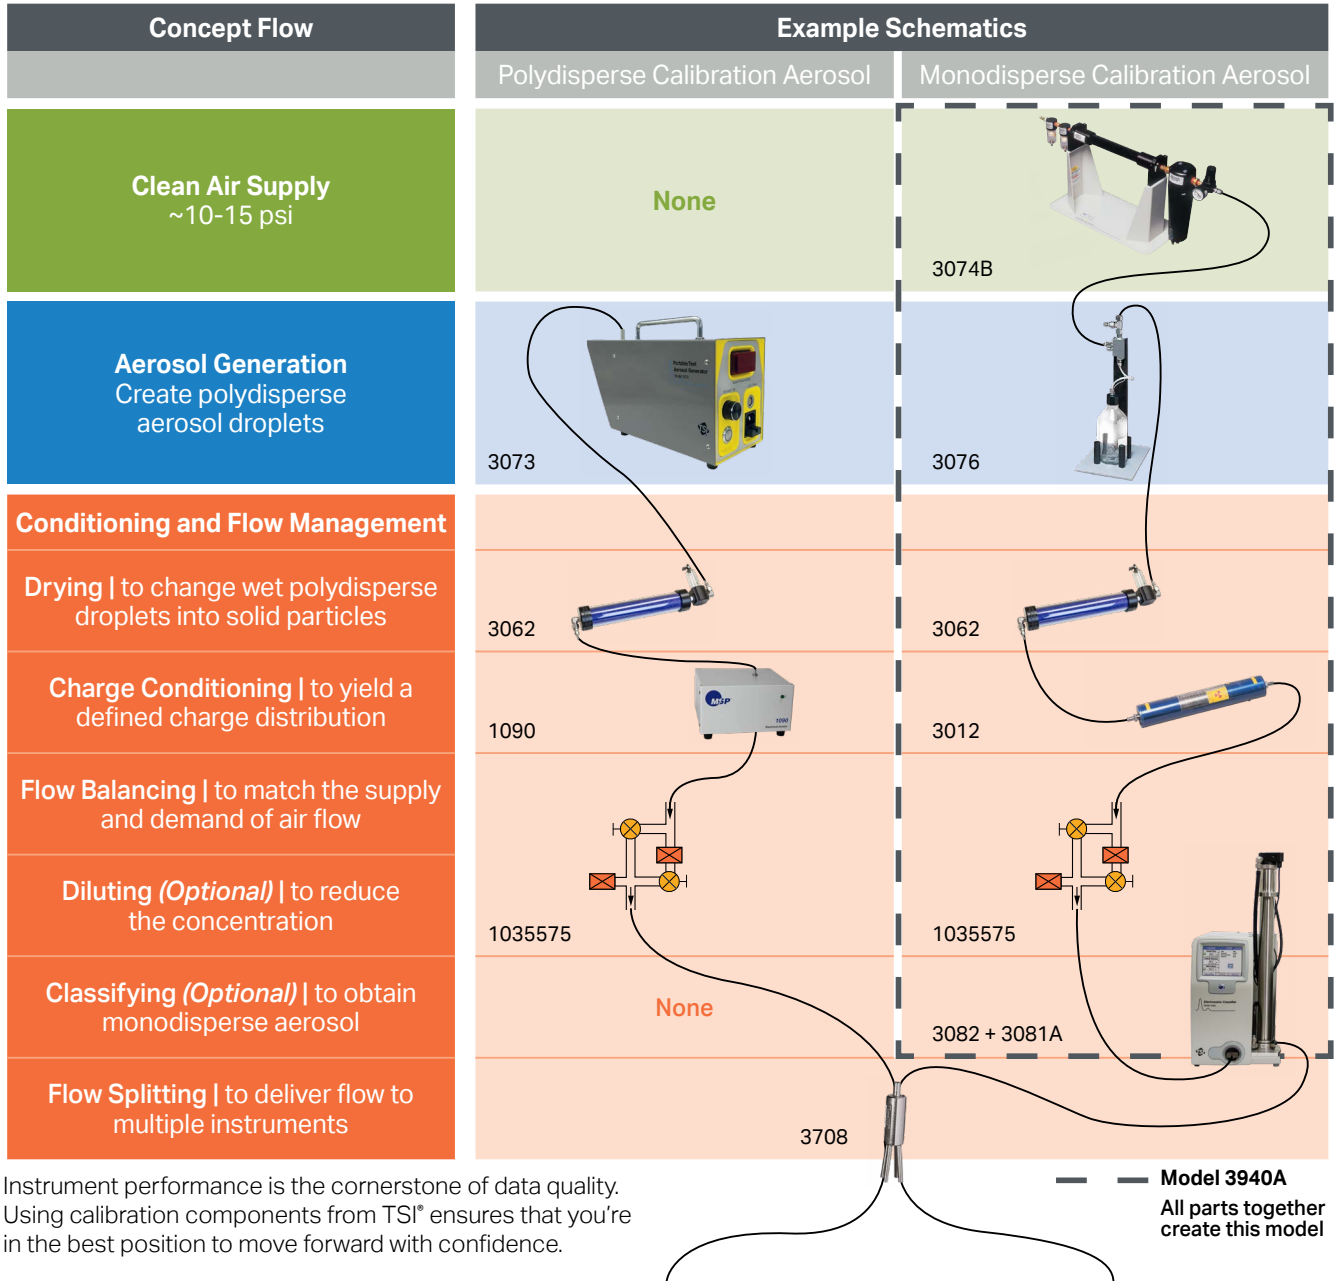

Equip Yourself to Perform Professional Calibrations

Component-Based Solutions Tailored to Your Needs

Instrument performance is the cornerstone of data quality. Using calibration components from TSI® ensures that you're in the best position to move forward with confidence.

When accurate data is critical... TSI® has the instrumentation - and the knowledge that you need.