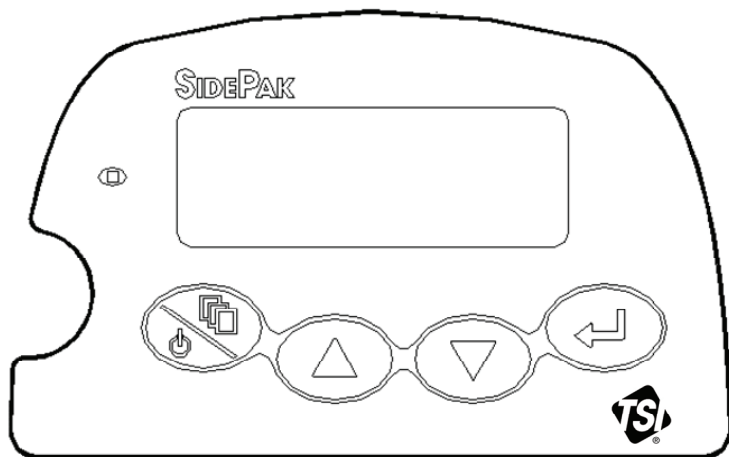

QUICK REFERENCE CARD FOR TSI SIDEPAK™ MODEL AM510 PERSONAL AEROSOL MONITOR

FRONT PANEL CONTROLS FOR SIDEPAK™ MONITOR

	<p>To turn the instrument ON, press the PAGE key.</p> <p>To turn the instrument OFF, press and hold the PAGE key for 3 seconds.</p> <p>Use the PAGE key to go back to the previous screen or menu.</p>
	<p>Use the ↵ key to execute selected menu options and confirm changes.</p>
	<p>Use the ▲ ▼ keys to scroll through vertical menus and to alter numeric values.</p>

Tamper protection: To toggle between an unlocked and locked keypad, press and hold the ▲ key and *then* press ↵. When the keypad is locked, the display shows **KEYPAD LOCK**.