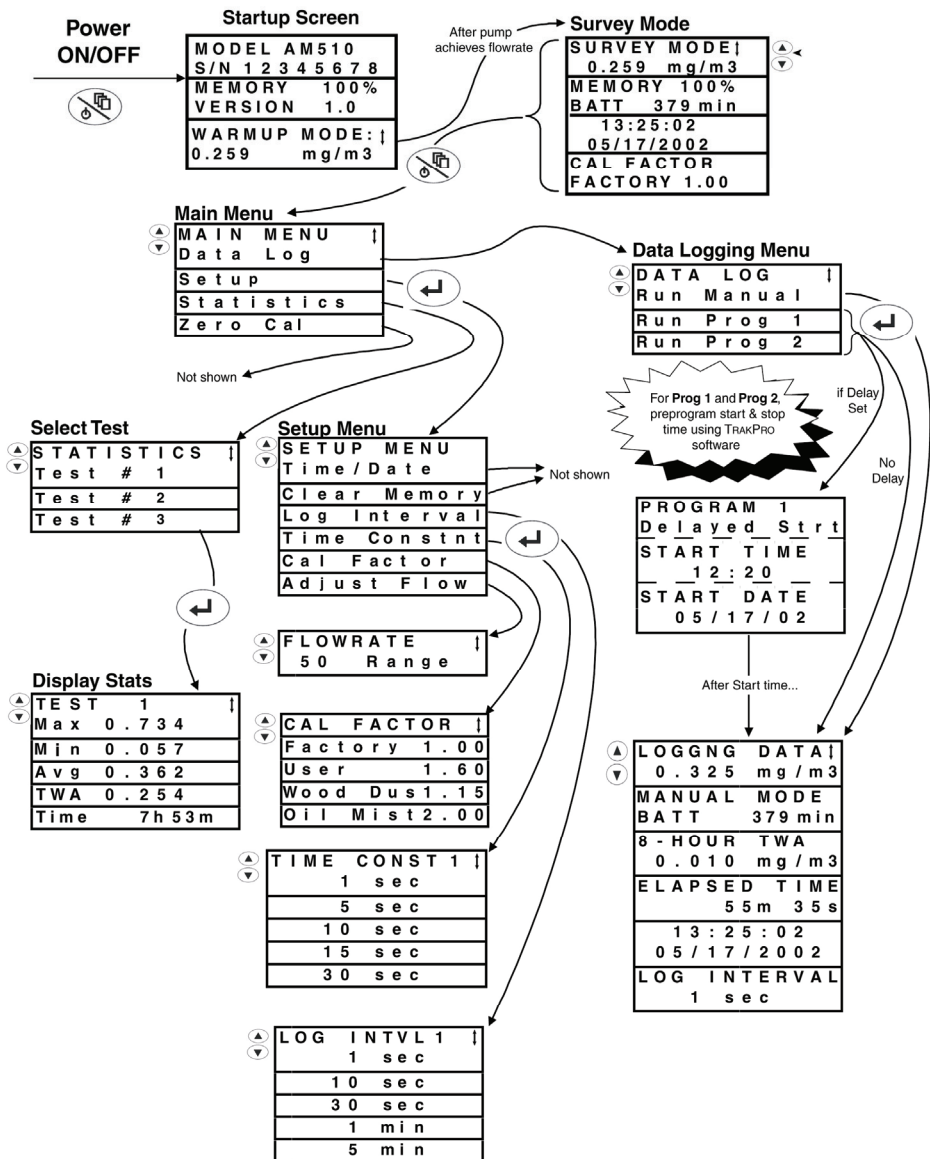

QUICK REFERENCE CARD FOR TSI SIDEPAK™ MODEL AM510 PERSONAL AEROSOL MONITOR

FRONT PANEL CONTROLS FOR SIDEPAK™ MONITOR

	<p>To turn the instrument ON, press the PAGE key.</p> <p>To turn the instrument OFF, press and hold the PAGE key for 3 seconds.</p> <p>Use the PAGE key to go back to the previous screen or menu.</p>
	<p>Use the ↵ key to execute selected menu options and confirm changes.</p>
	<p>Use the ▲ ▼ keys to scroll through vertical menus and to alter numeric values.</p>

Tamper protection: To toggle between an unlocked and locked keypad, press and hold the ▲ key and *then* press ↵. When the keypad is locked, the display shows **KEYPAD LOCK**.