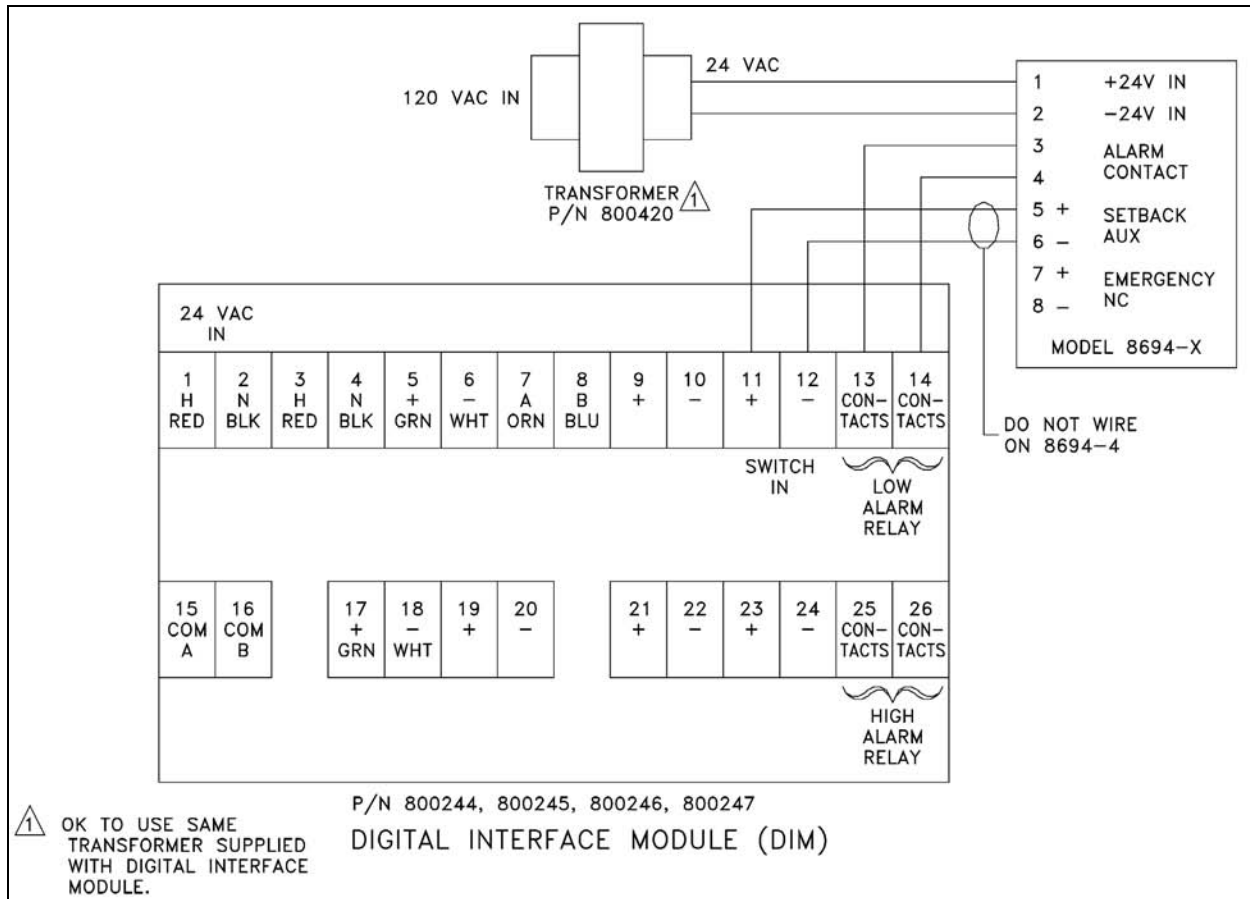

Models 8694, 8694-3, 8694-4, 8694-5, 8694-6, 8694-7, 8694-8 Room Pressure Alarm/Changeover Switch Installation Instructions

Installing with the Model 8630 PRESSURA™ Room Pressure Monitor

The purpose of these instructions is to guide the installer through the installation of the optional TSI Model 8694 Series of Room Pressure Alarm/Changeover Switch to the Model 8630 PRESSURA™ Room Pressure Monitor. The complete Model 8630 PRESSURA™ Room Pressure Monitor installation is covered in the *Model 8630 Room Pressure Installation Instructions*.

The Model 8694 and 8694-3 alarm/changeover switch must be wired per Figure 1 (below). The Models 8694-4, 8694-5, 8694-6, 8694-7 or 8694-8 must be wired per Figure 2. Wire should be 24 AWG or larger (not supplied). Any modification to the wiring may damage the alarm and room pressure device.

Figure 2: Wiring Diagram - Models 8694-4, 8694-5, 8694-6, 8694-7, 8694-8

The alarm light models have a green light lit when room pressure alarm contact is open. When the alarm contact closes (alarm condition), the green light is off and the red light is lit.