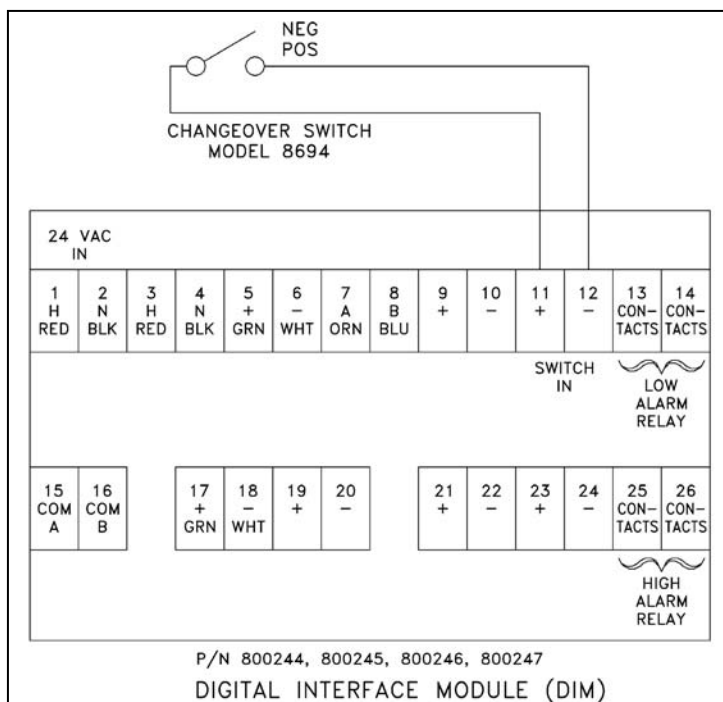

Models 8694, 8694-3, 8694-4, 8694-5, 8694-6, 8694-7, 8694-8 Room Pressure Alarm/Changeover Switch Installation Instructions

Installing with the Model 8630 PRESSURA™ Room Pressure Monitor

The purpose of these instructions is to guide the installer through the installation of the optional TSI Model 8694 Series of Room Pressure Alarm/Changeover Switch to the Model 8630 PRESSURA™ Room Pressure Monitor. The complete Model 8630 PRESSURA™ Room Pressure Monitor installation is covered in the *Model 8630 Room Pressure Installation Instructions*.

The Model 8694 and 8694-3 alarm/changeover switch must be wired per Figure 1 (below). The Models 8694-4, 8694-5, 8694-6, 8694-7 or 8694-8 must be wired per Figure 2. Wire should be 24 AWG or larger (not supplied). Any modification to the wiring may damage the alarm and room pressure device.

The keyswitch models have the following electrical characteristics.

<u>Key Position</u>	<u>Output (resistance)</u>
Negative	Open - infinite
Positive	Closed - 0
Neutral	273 Kohm

Figure 1: Wiring Diagram - Models 8694, 8694-3

Figure 2: Wiring Diagram - Models 8694-4, 8694-5, 8694-6, 8694-7, 8694-8

The alarm light models have a green light lit when room pressure alarm contact is open. When the alarm contact closes (alarm condition), the green light is off and the red light is lit.