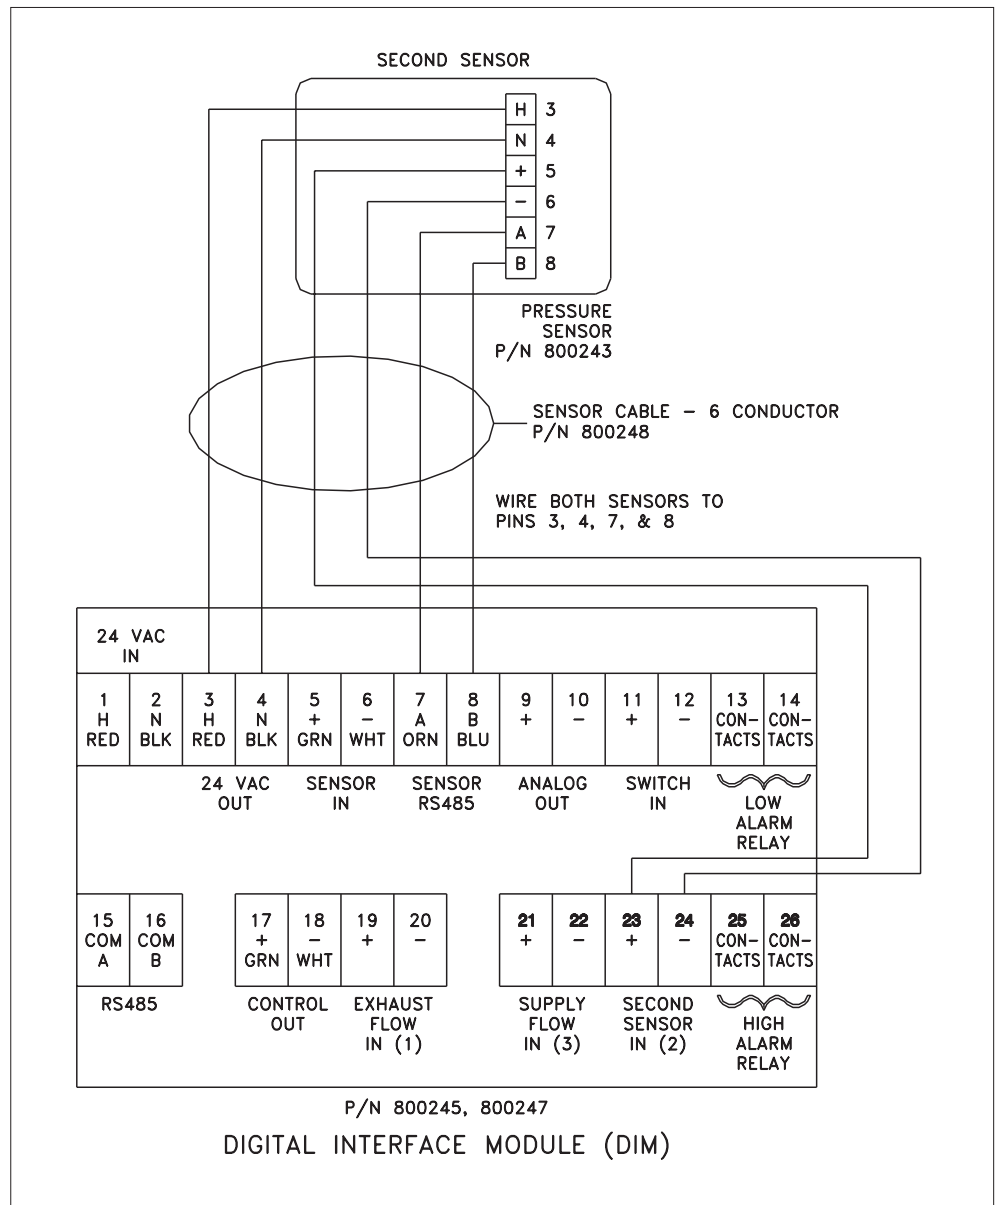

## PRESURA™ Model 8630-PM and 8630-PC Second Sensor

### Wiring Diagram

**Note:** Pins 17-20 function on controller model only.

**TSI**

**TSI Incorporated**

500 Cardigan Road

P.O. Box 64394

St. Paul, MN 55164 U.S.A.

Tel: 651 490 2711