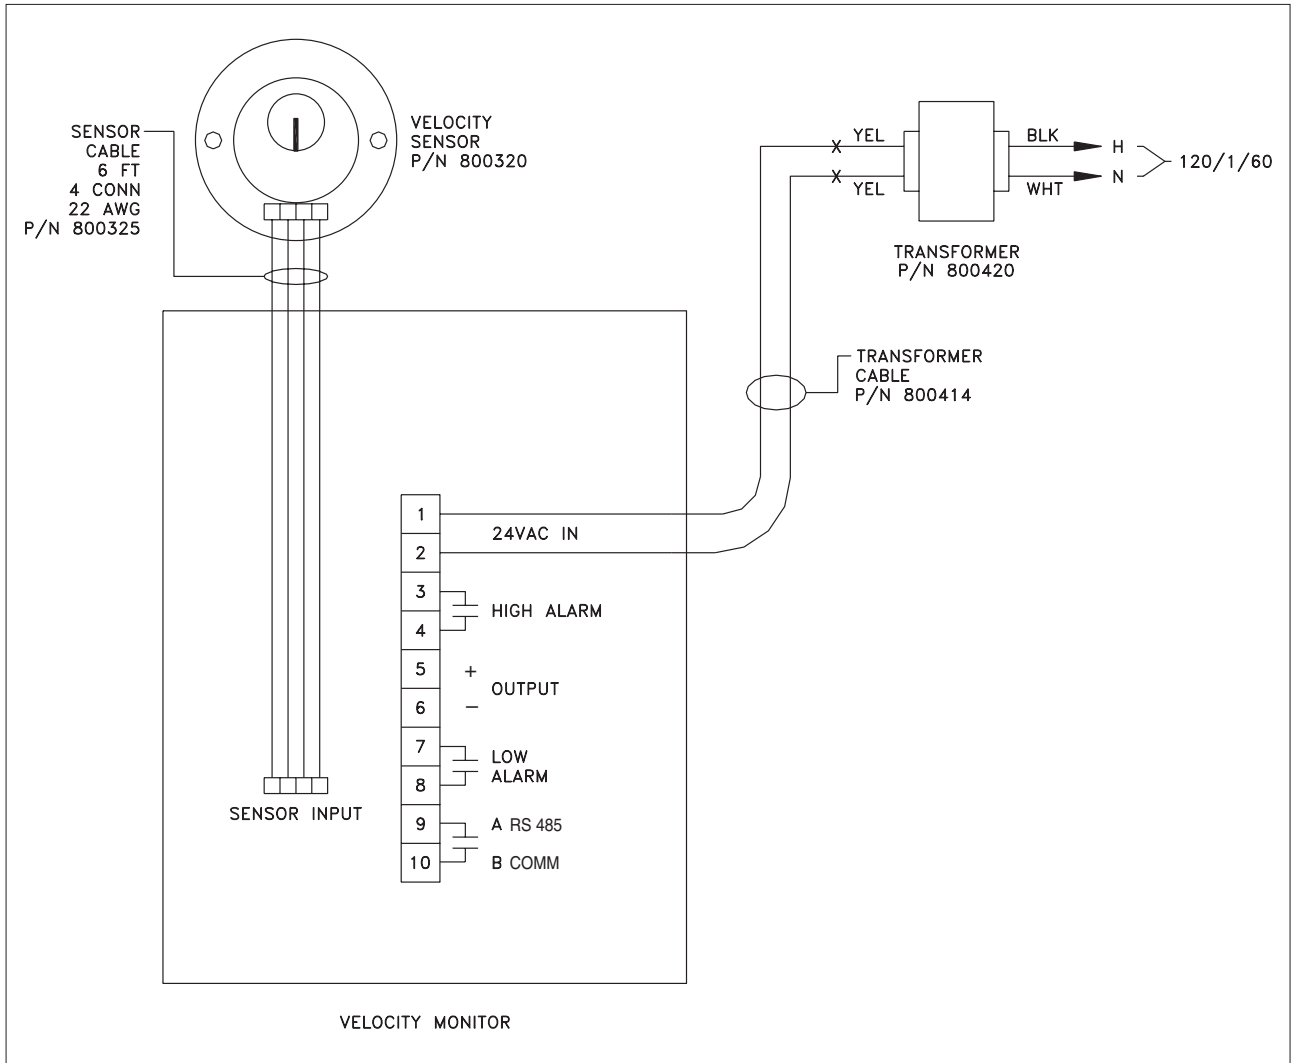

EVERWATCH® Model 8610 Face Velocity Monitor

Wiring Diagram