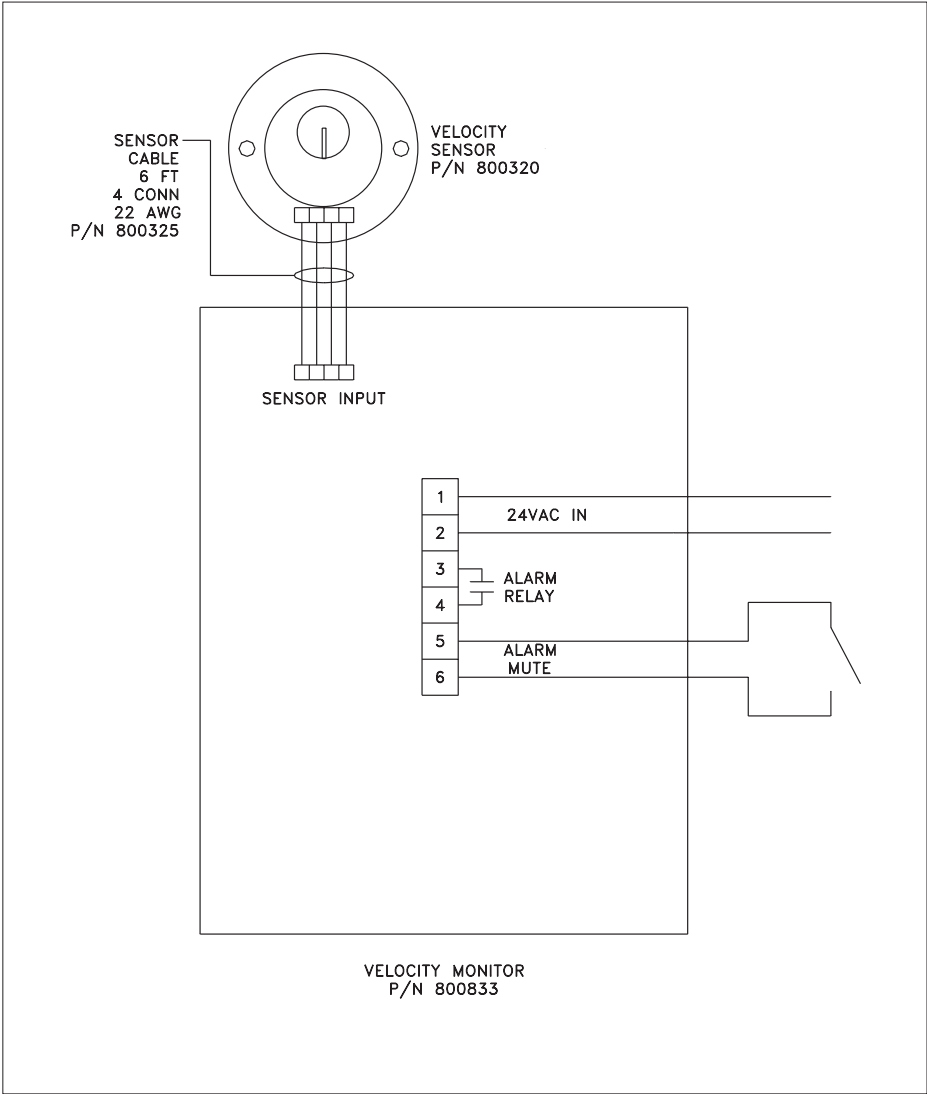

EVERWATCH® Model 8612 Face Velocity Monitor

Wiring Diagram

TSI

TSI Incorporated

500 Cardigan Road

P.O. Box 64394

St. Paul, MN 55164 U.S.A.

Tel: 651 490 2711