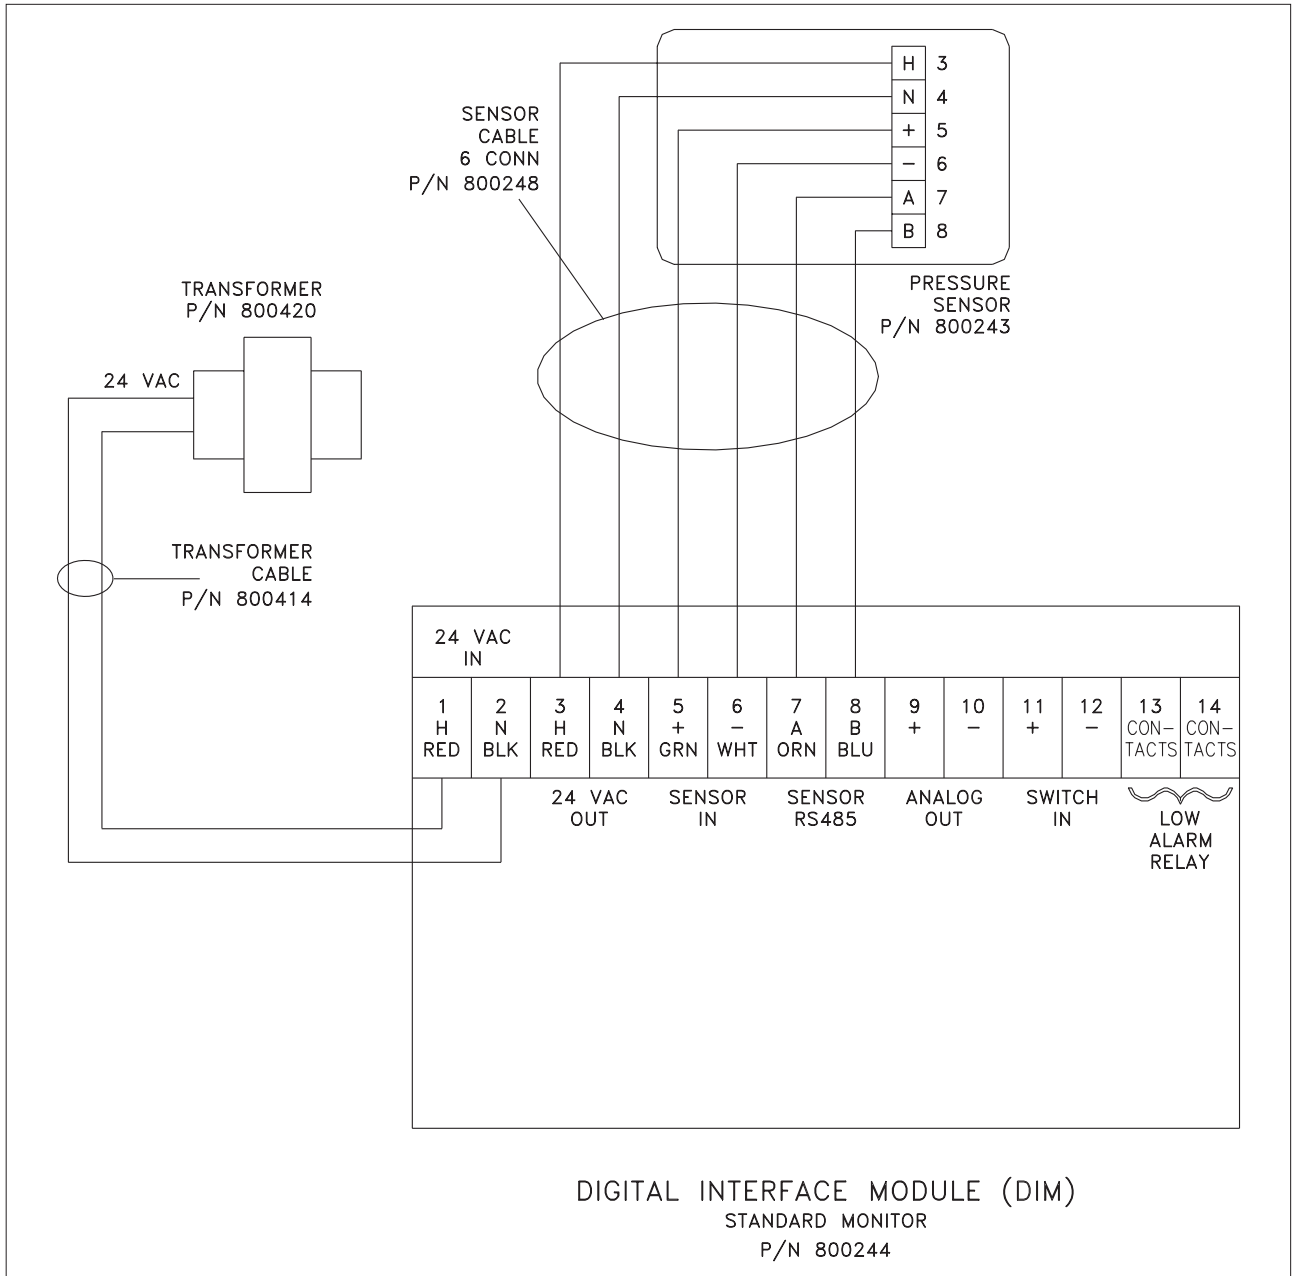

PRESURA™ Model 8630-SM Room Pressure Monitor

Wiring Diagram

TSI

TSI Incorporated

500 Cardigan Road

P.O. Box 64394

St. Paul, MN 55164 U.S.A.

Tel: 651 490 2711