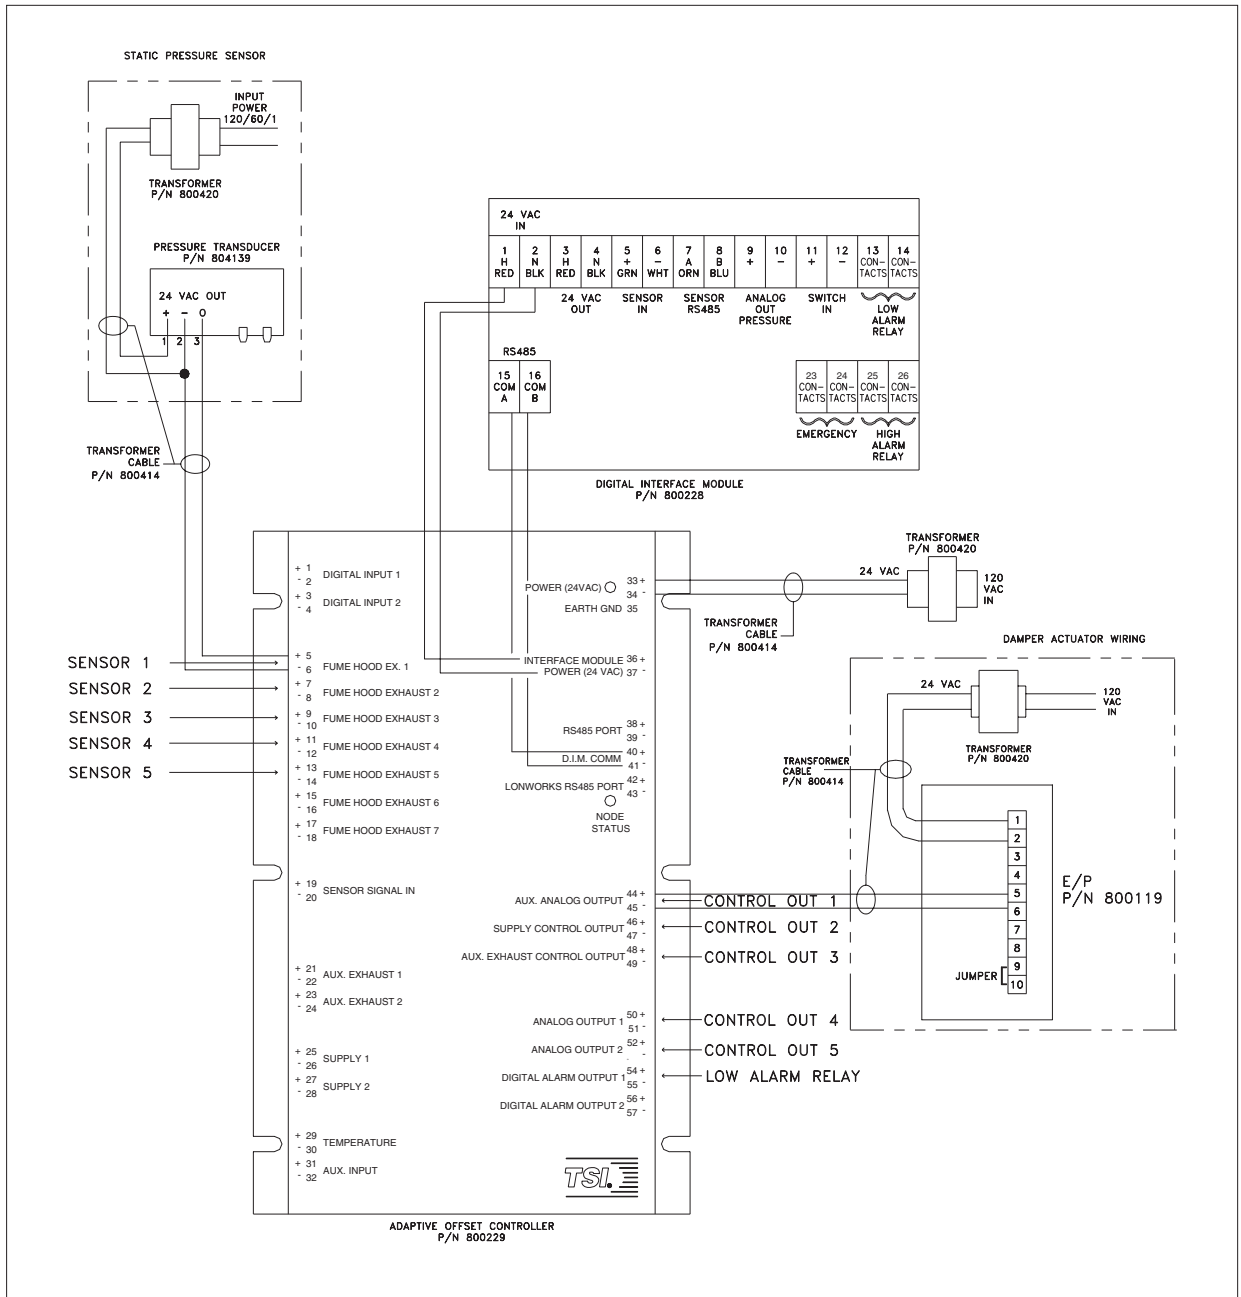

Wiring Diagram—Pneumatic Actuators

TSI Incorporated
500 Cardigan Road
P.O. Box 64394
St. Paul, MN 55164 U.S.A.
Tel: 651 490 2711
800 777 8356
Fax: 651 490 2874
E-mail: answers@tsi.com