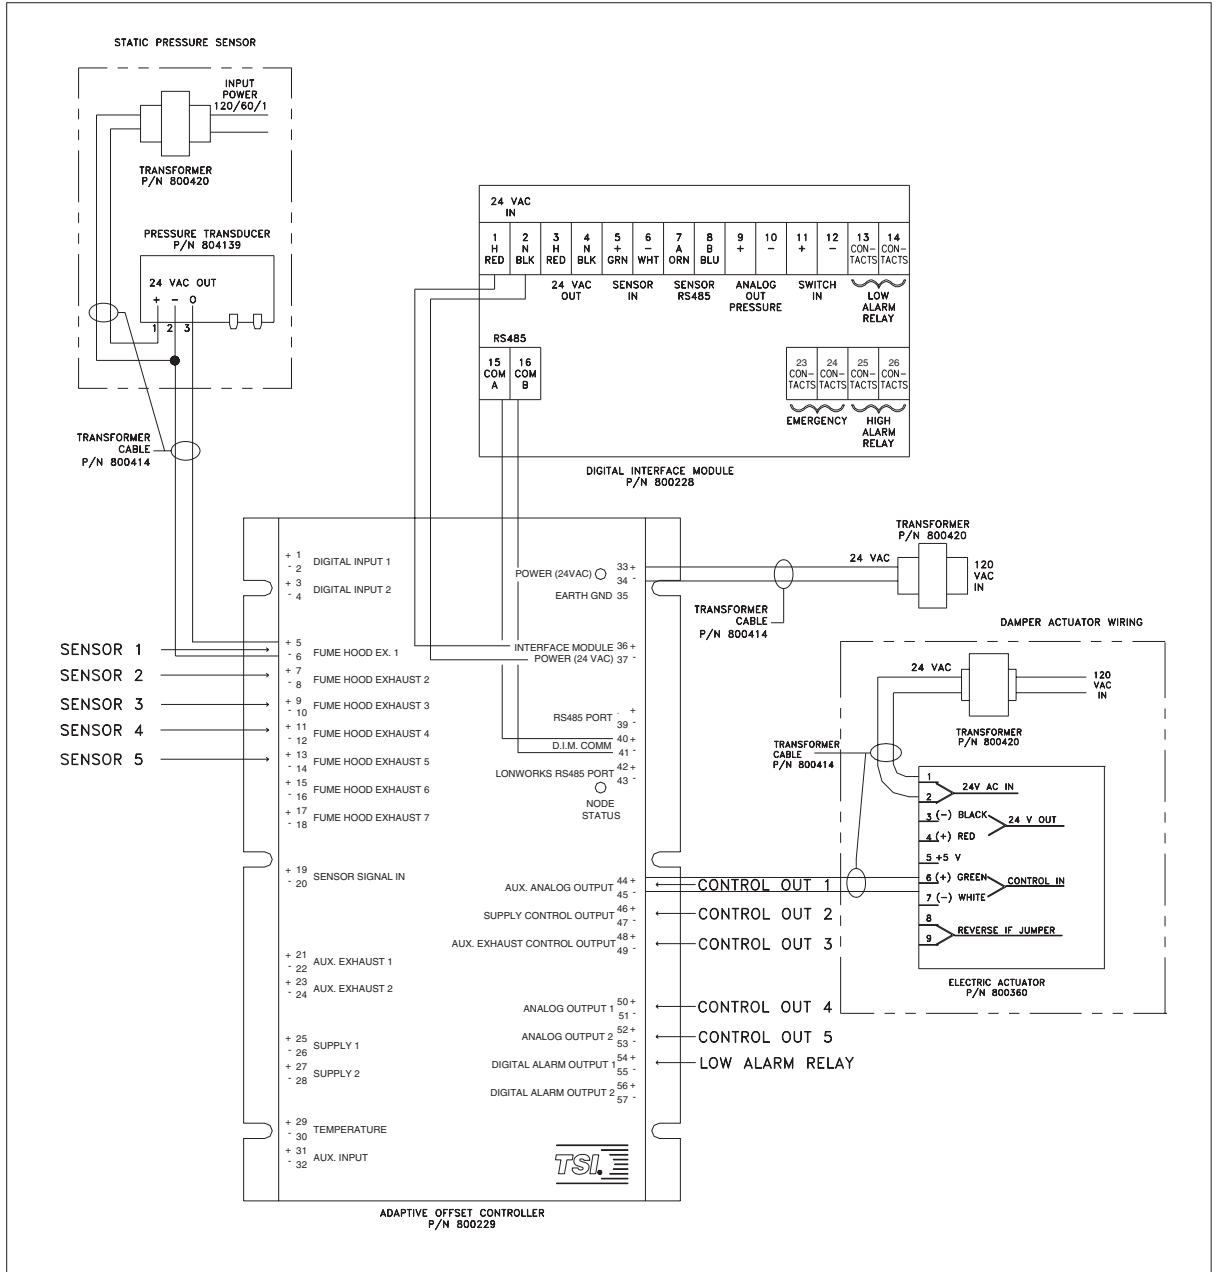

## SUREFLOW™ Model 8682-ST Static Pressure Controller

### Wiring Diagram—Electric Actuators