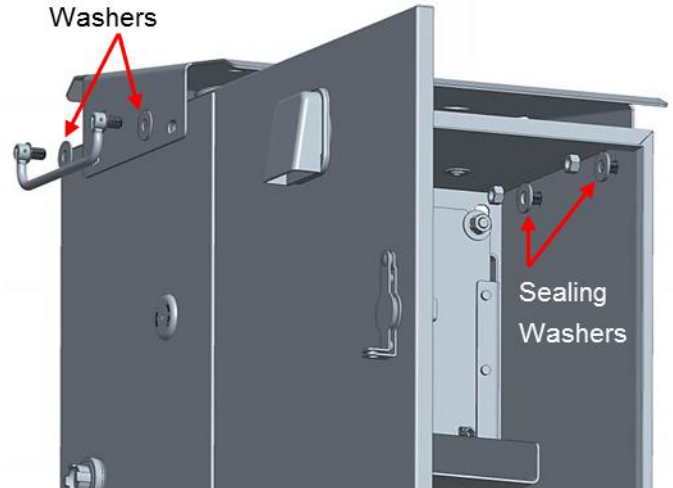

Qty.	Item Description	Reference Picture
1	Heat Shield	
4	Antenna Post	
4	Retaining Nut with O-ring	

Unpacking Handles Included in Environmental Enclosure (8537)

1. Unpack handles included with the Environmental Enclosure (8537) and verify that all the items listed in the following table are present.
2. Contact [TSI](#) immediately if items are missing or broken.

Qty.	Item Description	Reference Picture
2	Handles	
4	Washers	
4	Sealing Washer	
4	Nut	

Tools Needed for Installation

- 9/16" Wrench

Installing the Heat Shield (801846)

1. If you purchased a Thiamis Unit (801900) remove plug and washer. **Skip to step 3 if you did not purchase a Thiamis Unit.**

2. Attach antenna post and retaining nut with O-ring to enclosure as shown by hand tightening.

3. Using a 9/16" wrench attach heat shield, handles, washers, sealing washers, and nuts onto the enclosure as shown.