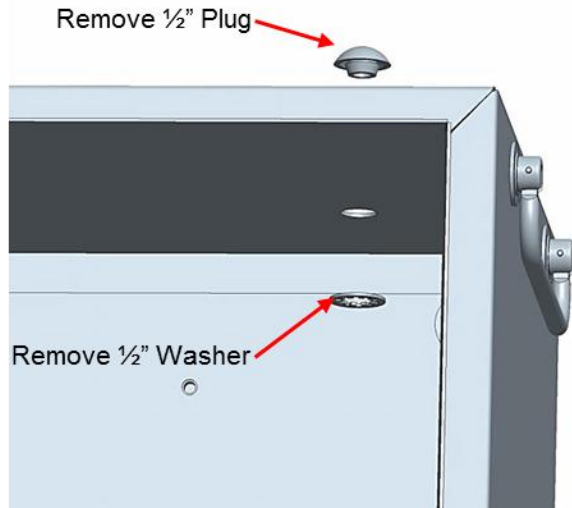

Qty.	Item Description	Reference Picture
1	Heat Shield	
4	Antenna Post	
4	Retaining Nut with O-ring	

Unpacking Handles Included in Environmental Enclosure (8537)

1. Unpack handles included with the Environmental Enclosure (8537) and verify that all the items listed in the following table are present.
2. Contact [TSI](#) immediately if items are missing or broken.

Qty.	Item Description	Reference Picture
2	Handles	
4	Washers	
4	Sealing Washer	
4	Nut	

Tools Needed for Installation

- 9/16" Wrench

Installing the Heat Shield (801846)

1. If you purchased a Thiamis Unit (801900) remove plug and washer. **Skip to step 3 if you did not purchase a Thiamis Unit.**

2. Attach antenna post and retaining nut with O-ring to enclosure as shown by hand tightening.

3. Using a 9/16" wrench attach heat shield, handles, washers, sealing washers, and nuts onto the enclosure as shown.