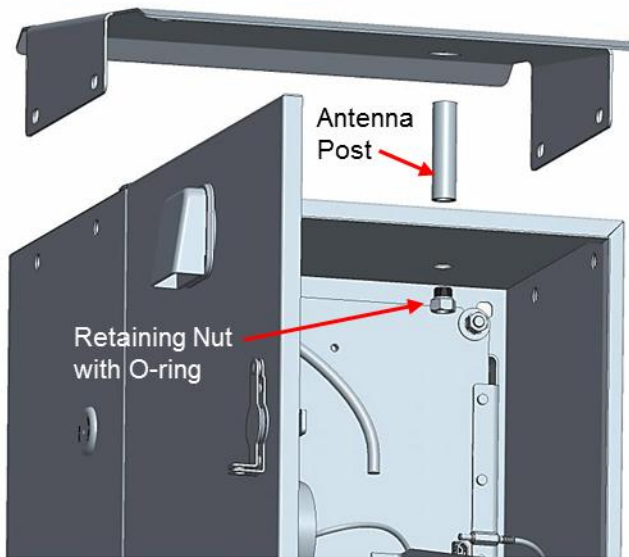

Qty.	Item Description	Reference Picture
1	Heat Shield	
4	Antenna Post	
4	Retaining Nut with O-ring	

Unpacking Handles Included in Environmental Enclosure (8537)

1. Unpack handles included with the Environmental Enclosure (8537) and verify that all the items listed in the following table are present.
2. Contact [TSI](#) immediately if items are missing or broken.

Qty.	Item Description	Reference Picture
2	Handles	
4	Washers	
4	Sealing Washer	
4	Nut	

Tools Needed for Installation

- 9/16" Wrench

Installing the Heat Shield (801846)

1. If you purchased a Thiamis Unit (801900) remove plug and washer. **Skip to step 3 if you did not purchase a Thiamis Unit.**

2. Attach antenna post and retaining nut with O-ring to enclosure as shown by hand tightening.

3. Using a 9/16" wrench attach heat shield, handles, washers, sealing washers, and nuts onto the enclosure as shown.